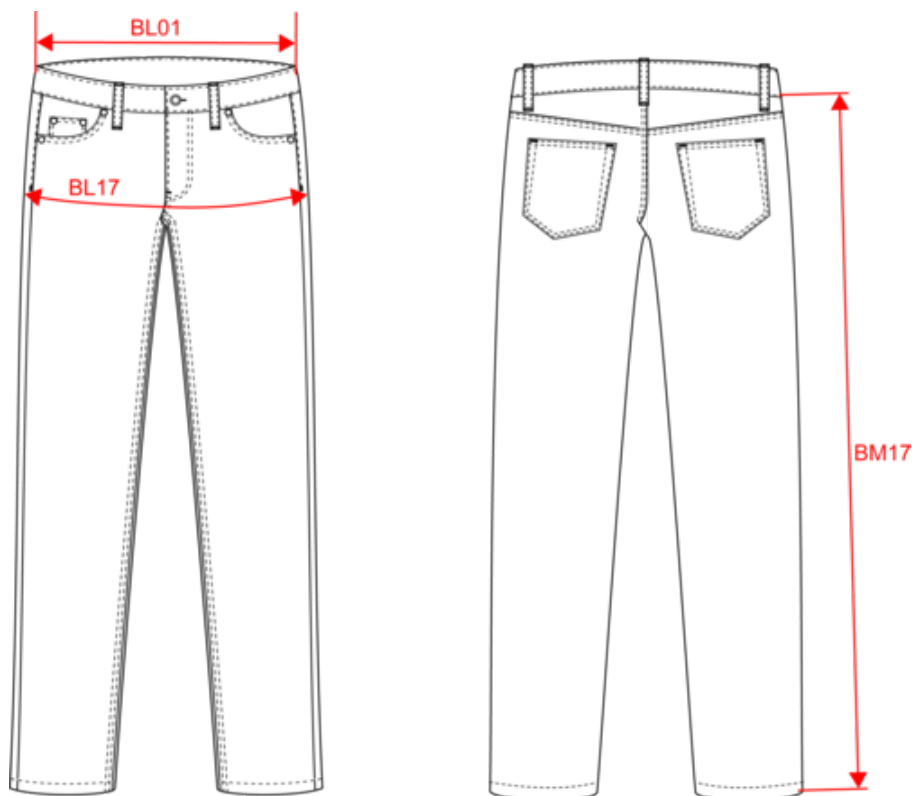

Men's jeans

Dimensions (cm)

Measurements in cm	36	38	40	42	44	46	48	50	52	54
BL01 - 1/2 waist width (buttoned up and front band over back band)	38.00	40.00	42.00	44.00	46.00	48.00	50.00	52.00	54.00	56.00
BL17 - 1/2 hip width (measured parallel to waistband)	57.00	59.00	61.00	63.00	45.00	47.00	49.00	51.00	53.00	55.00
BM17 - Side length (waistband excluded)	105.50	106.00	106.50	107.00	107.50	108.00	108.50	109.00	109.50	110.00

20

Sizes	Width (cm)	Height (cm)	Length (cm)	Net weight (kg)	Gross weight (kg)	Pieces/Box	Pieces/Bundle
36 FR	40.00	30.00	60.00	12.50000	13.50000	20	1
38 FR	40.00	30.00	60.00	12.50000	13.50000	20	1
40 FR	40.00	30.00	60.00	12.50000	13.50000	20	1
42 FR	40.00	30.00	60.00	12.50000	13.50000	20	1
44 FR	40.00	30.00	60.00	12.50000	13.50000	20	1
46 FR	40.00	30.00	60.00	12.50000	13.50000	20	1
48 FR	40.00	30.00	60.00	12.50000	13.50000	20	1
50 FR	40.00	30.00	60.00	12.50000	13.50000	20	1
52 FR	40.00	30.00	60.00	12.50000	13.50000	20	1
54 FR	40.00	30.00	60.00	12.50000	13.50000	20	1